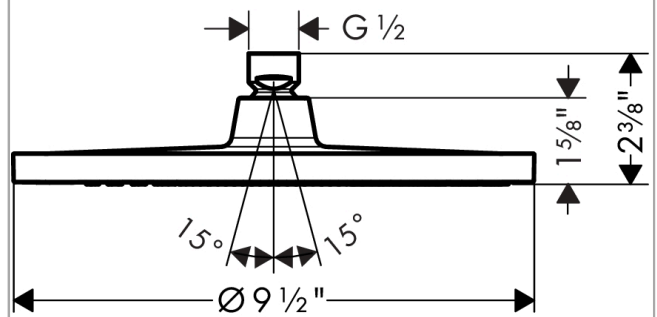

Crometta S
Showerhead 240 1-Jet, 2.0 GPM
 Finishes : **chrome** Part no. : **26724001**

Description

Features

- 180 no-clog spray channels
- Spray modes: Rain
- Flow: 2.0 GPM (7.6 L/Min)
- Fully-finished matching spray face

Item details

List Price \$ 188.00

Technology

Compliance

Product image

Scale drawing

Crometta S
Showerhead 240 1-Jet, 2.0 GPM
Finishes : **chrome** Part no. : **26724001**

Exploded drawing